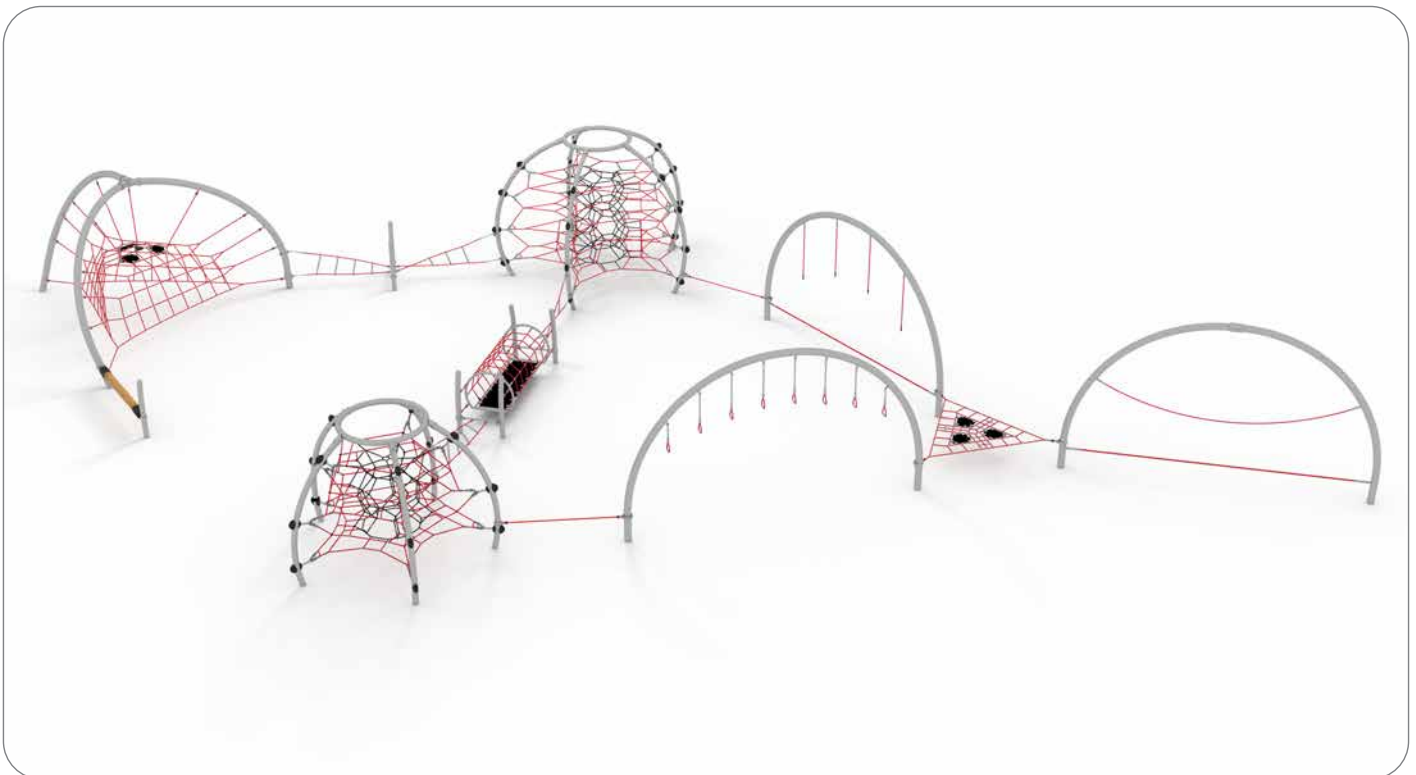

Its eye catching curves and support posts make an impressive centre piece for any play area, attracting children of all ages and abilities.

Create your own layout, or choose one of our standard configurations to suit all sizes and budgets.

Endless FUN!

NRG+ components

The NRG+ components offer exciting, additional ways to link NRG trail features together and add new climbing possibilities.

Use these in your next NRG trail to enhance the transition between existing features. And don't forget the Atlas - rope climbing just became a whole lot more fun!

NRG+ Electron Yukon Log Roll + Triangle Net + Everglades + Amazon Basin

NRG+ Neutron Tierra Del Fuego + 2x Triangle Net + Chedder Gorge + Lobster Pot + Jungle Rope + Double Klondike

New NRG+ Combinations

NRG+ Ion Hogs Back + Atlas + Twisted Ladder + Funnel Web Tunnel + Jungle Rope + Amazon Basin

NRG+ Atom Unity Web Proton + Twisted Ladder + Funnel Web Tunnel + Unity Web Nucleus + 2 x Twisted Ladders + Atlas + Jungle Rope + Single Rope + Everglades + Triangle Net + Niagara Falls + Cheddar Gorge + Single Rope