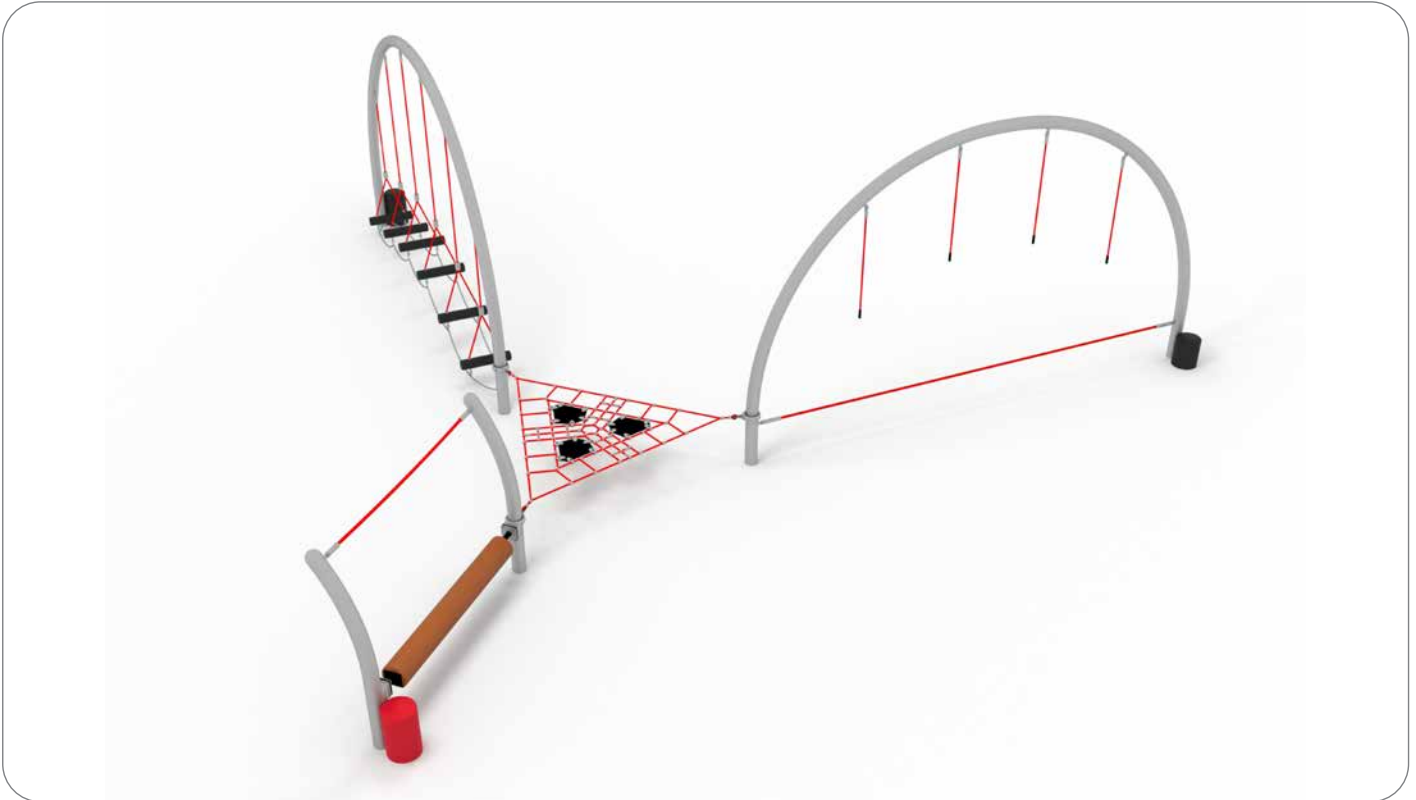

Its eye catching curves and support posts make an impressive centre piece for any play area, attracting children of all ages and abilities.

Create your own layout, or choose one of our standard configurations to suit all sizes and budgets.

Endless FUN!

NRG+ components

The NRG+ components offer exciting, additional ways to link NRG trail features together and add new climbing possibilities.

Use these in your next NRG trail to enhance the transition between existing features. And don't forget the Atlas - rope climbing just became a whole lot more fun!

NRG+ Triangle Net

NRG+ Twisted Ladder

NRG+ Jungle Rope

NRG+ Funnel Web

NRG+ Atlas

NRG+ Single Rope

More info
coming soon!

New NRG+ Combinations

NRG+ Electron Yukon Log Roll + Triangle Net + Everglades + Amazon Basin

NRG+ Neutron Tierra Del Fuego + 2x Triangle Net + Chedder Gorge + Lobster Pot + Jungle Rope + Double Klondike

New NRG+ Combinations