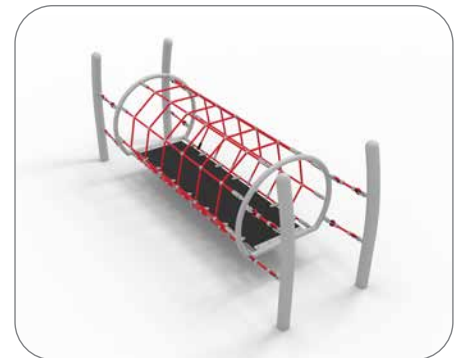

NRG+

HAGS[®]
 Inspiring all generations

NRG+ COMING SOON!

Great new ways to link and expand NRG trail features
6 new components and 4 new combinations

NRG+

The NRG+ combinations use a number of varying components designed to help promote balance and strength play, using ropes and steadier surfaces.

Its eye catching curves and support posts make an impressive centre piece for any play area, attracting children of all ages and abilities.

Create your own layout, or choose one of our standard configurations to suit all sizes and budgets.

Endless FUN!

NRG+ components

The NRG+ components offer exciting, additional ways to link NRG trail features together and add new climbing possibilities.

Use these in your next NRG trail to enhance the transition between existing features. And don't forget the Atlas - rope climbing just became a whole lot more fun!

NRG+ Triangle Net

NRG+ Twisted Ladder

NRG+ Jungle Rope

NRG+ Funnel Web

NRG+ Atlas

NRG+ Single Rope

More info
coming soon!

New NRG+ Combinations