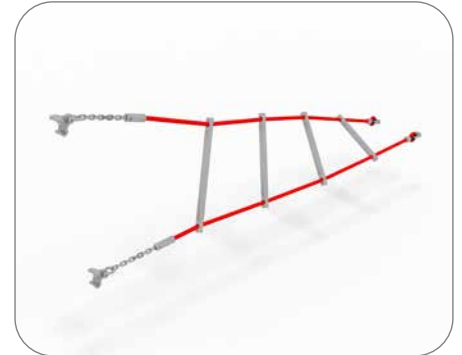

Its eye catching curves and support posts make an impressive centre piece for any play area, attracting children of all ages and abilities.

Create your own layout, or choose one of our standard configurations to suit all sizes and budgets.

Endless FUN!

NRG+ components

The NRG+ components offer exciting, additional ways to link NRG trail features together and add new climbing possibilities.

Use these in your next NRG trail to enhance the transition between existing features. And don't forget the Atlas - rope climbing just became a whole lot more fun!

NRG+ Triangle Net

NRG+ Twisted Ladder

NRG+ Jungle Rope

NRG+ Funnel Web

NRG+ Atlas

NRG+ Single Rope

More info
coming soon!

New NRG+ Combinations