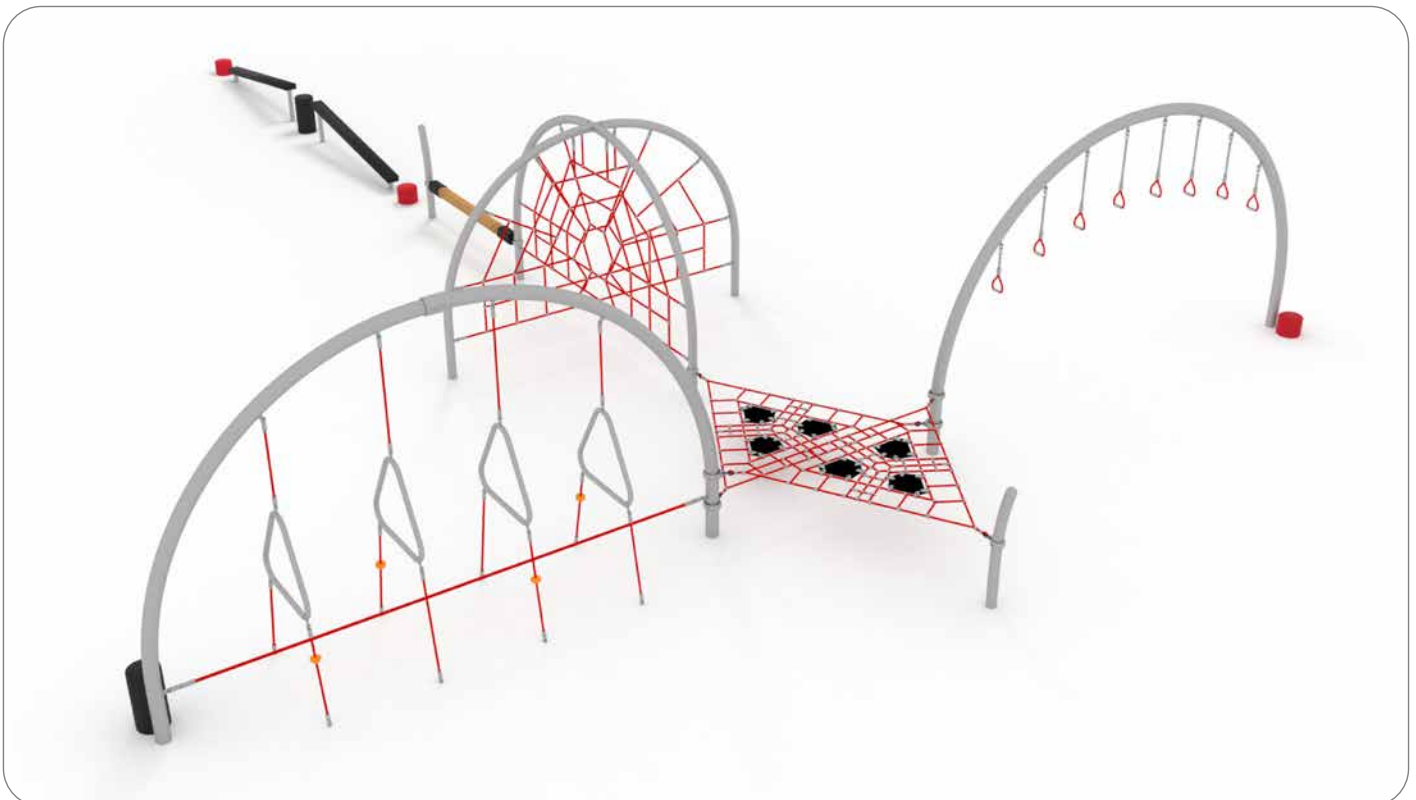

Its eye catching curves and support posts make an impressive centre piece for any play area, attracting children of all ages and abilities.

Create your own layout, or choose one of our standard configurations to suit all sizes and budgets.

Endless FUN!

NRG+ components

The NRG+ components offer exciting, additional ways to link NRG trail features together and add new climbing possibilities.

Use these in your next NRG trail to enhance the transition between existing features. And don't forget the Atlas - rope climbing just became a whole lot more fun!

NRG+ Triangle Net

NRG+ Twisted Ladder

NRG+ Jungle Rope

NRG+ Funnel Web

NRG+ Atlas

NRG+ Single Rope

More info
coming soon!

New NRG+ Combinations

NRG+ Electron Yukon Log Roll + Triangle Net + Everglades + Amazon Basin

NRG+ Neutron Tierra Del Fuego + 2x Triangle Net + Chedder Gorge + Lobster Pot + Jungle Rope + Double Klondike

New NRG+ Combinations