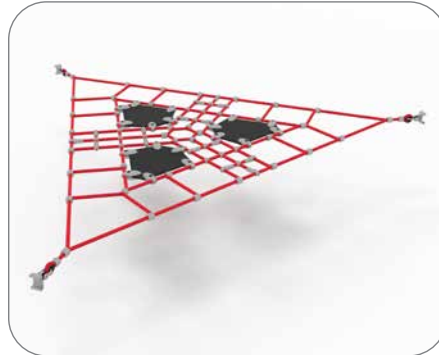

NRG+

HAGS[®]
 Inspiring all generations

NRG+ COMING SOON!

Great new ways to link and expand NRG trail features
6 new components and 4 new combinations

NRG+

The NRG+ combinations use a number of varying components designed to help promote balance and strength play, using ropes and steadier surfaces.

Its eye catching curves and support posts make an impressive centre piece for any play area, attracting children of all ages and abilities.

Create your own layout, or choose one of our standard configurations to suit all sizes and budgets.

Endless FUN!

NRG+ components

The NRG+ components offer exciting, additional ways to link NRG trail features together and add new climbing possibilities.

Use these in your next NRG trail to enhance the transition between existing features. And don't forget the Atlas - rope climbing just became a whole lot more fun!

NRG+ Triangle Net

NRG+ Twisted Ladder

NRG+ Jungle Rope

NRG+ Funnel Web

NRG+ Atlas

NRG+ Single Rope

More info
coming soon!

New NRG+ Combinations