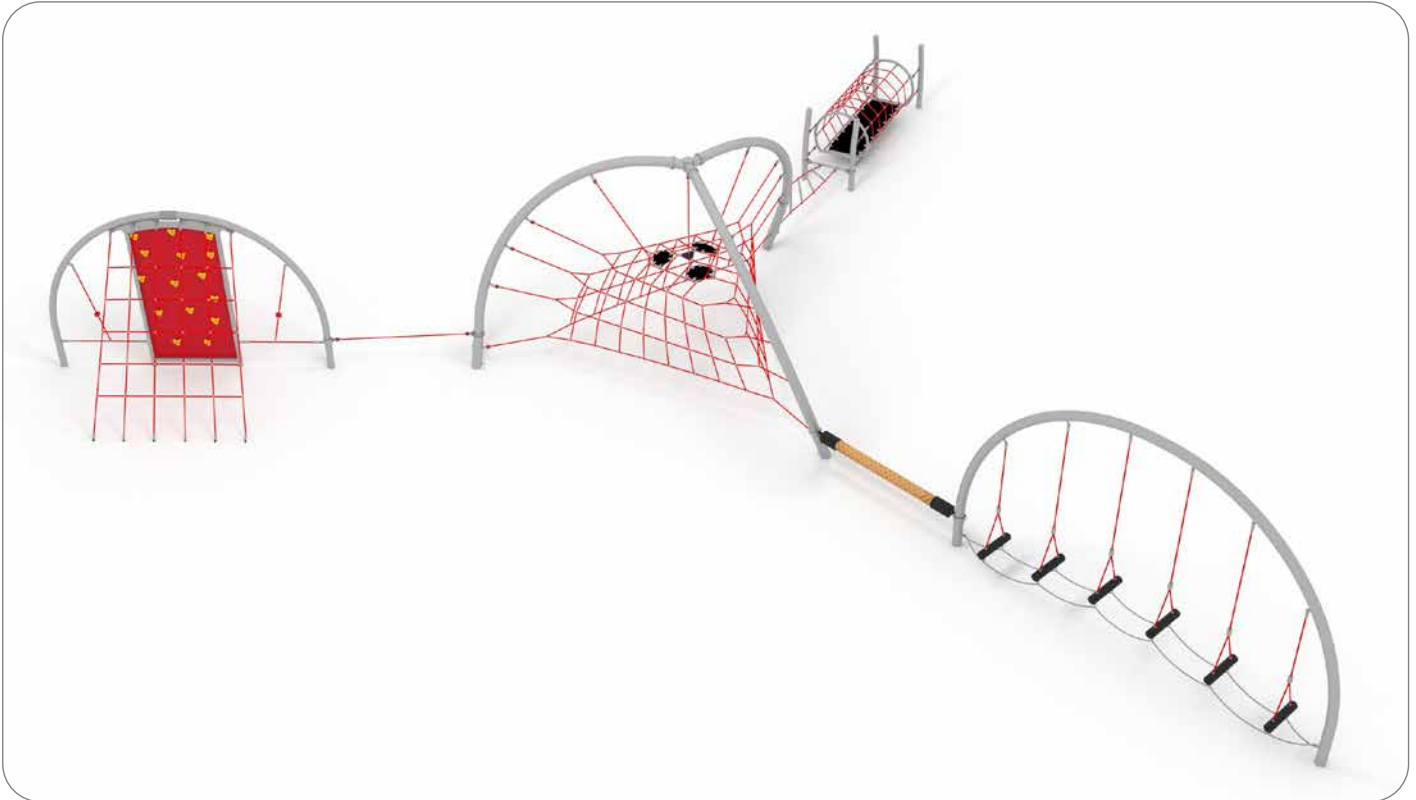

Its eye catching curves and support posts make an impressive centre piece for any play area, attracting children of all ages and abilities.

Create your own layout, or choose one of our standard configurations to suit all sizes and budgets.

Endless FUN!

NRG+ components

The NRG+ components offer exciting, additional ways to link NRG trail features together and add new climbing possibilities.

Use these in your next NRG trail to enhance the transition between existing features. And don't forget the Atlas - rope climbing just became a whole lot more fun!

NRG+ Triangle Net

NRG+ Twisted Ladder

NRG+ Jungle Rope

NRG+ Funnel Web

NRG+ Atlas

NRG+ Single Rope

More info
coming soon!

New NRG+ Combinations

NRG+ Electron Yukon Log Roll + Triangle Net + Everglades + Amazon Basin

NRG+ Neutron Tierra Del Fuego + 2x Triangle Net + Chedder Gorge + Lobster Pot + Jungle Rope + Double Klondike

New NRG+ Combinations